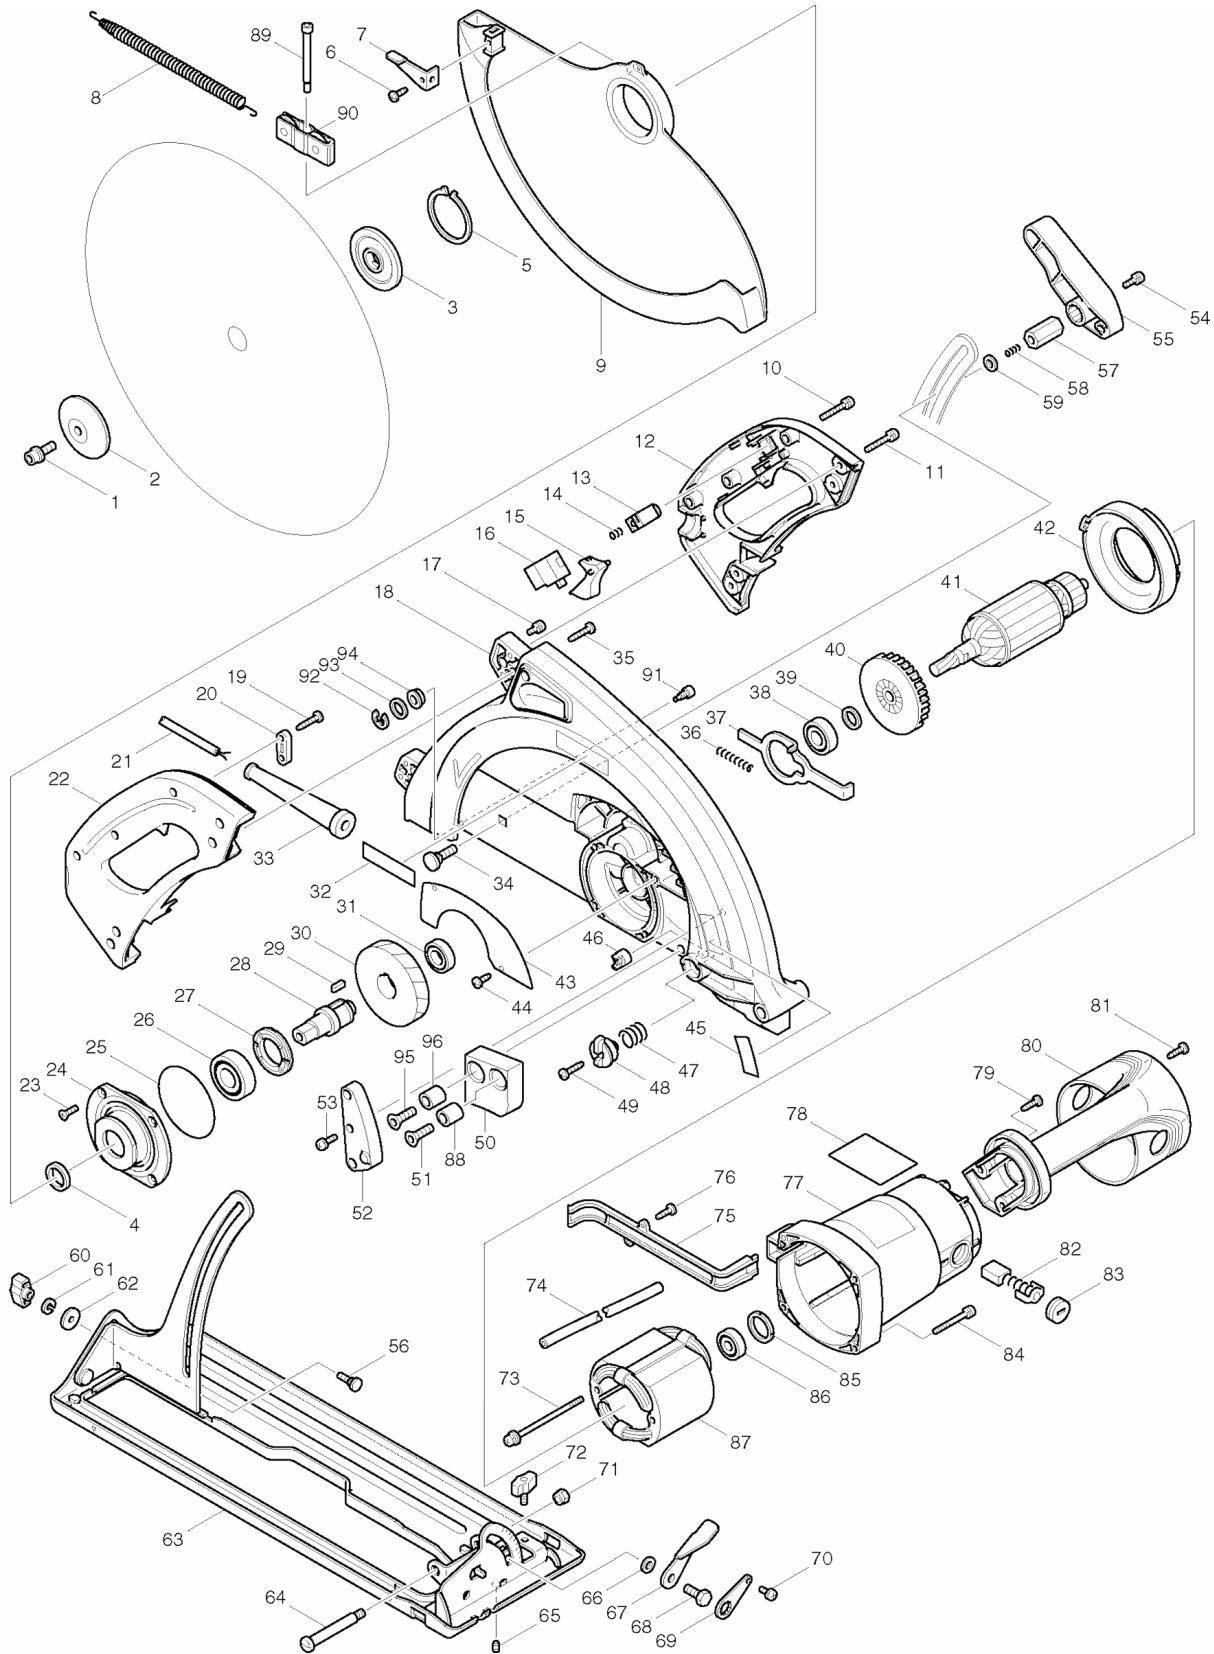

Parts Breakdown

5402NA

Products with multiple versions are listed in subsiding order with the newest version on top not indented

<u>Fig #</u>	<u>Part ID</u>	<u>Part Name</u>	<u>Quantity</u>
1	265408-7	H. S. H. BOLT M8X20, 5201N	1
2	224310-3	OUTER FLANGE, LS1440	1
3	224264-4	INNER FLANGE 65, LS1440	1
4	257230-6	RING 20, 5402A	1
5	961252-7	RETAINING RING S-55, 5201NA	1
6	266026-4	TAPPING SCREW 4X12, LS1016L	1
7	344966-7	LEVER, 5402NA	1
8	231826-1	TENSION SPRING 6, 5402NA	1
9	318315-4	SAFETY COVER, 5402NA	1
	317377-9	SAFETY COVER, 5402NA	
10	911153-9	P.H. SCREW M4X28, JR3000V	3
	911148-2	P.H. SCREW M4X25, 5057KB	
11	911253-5	P.H. SCREW M5X30, 2030S	4
12	183532-3	HANDLE SET,5402NA	1
	183291-9	HANDLE SET,5402NA	
13	417117-6	LOCK-OFF BUTTON, 5402NA	1
14	233284-7	COMPRESSION SPRING 5, 5402NA	1
15	417115-0	SWITCH LEVER, 5402NA	1
16	651985-9	SWITCH,5402NA	1
17	652014-1	P.H. SCREW M4X8, 2708	1
18	158811-8	BLADE CASE CPL., 5402NA	1
	188578-4	BLADE CASE, 5402NA	
	183307-0	BLADE CASE,5402NA	
19	265995-6	TAPPING SCREW 4X18, BO4556K	2
20	687053-2	STRAIN RELIEF, UM401DW	1
21	664850-3	CORD (3X14X16 SJ), 5402NA	1
22	183532-3	HANDLE SET,5402NA	1
	183291-9	HANDLE SET,5402NA	
23	265034-2	C.S.H. SCREW, LS1016L	4
24	317378-7	BEARING BOX, 5402NA	1
25	213763-1	O RING 75,5402NA	1
26	211329-1	BALL BEARING 6204DDW, LC1230	1
27	285824-7	BEARING RETAINER 31-48, 2711	1
28	323938-5	SPINDLE, 5402NA	1
29	254229-2	KEY 5, HR4000C	1
30	226526-6	HELICAL GEAR 62	1
31	211201-7	B. BEARING 6002LLB, 6510LVR	1
32	819064-1	MAKITA MARK, 5402NA	1
33	682564-2	CORD GUARD, 5007NK	1
34	265845-5	C.S.N.BOLT M8X30,5037NB	1
35	265995-6	TAPPING SCREW 4X18, BO4556K	2
36	233264-3	COMPRESSION SPRING 5, 5007NLK	1
37	344890-4	SHAFT LOCK, 5402NA	1
38	211228-7	BALL BEARING 6202DDW, HM1303B	1
39	253147-1	F. WASHER 15, 5037NB	1
40	241870-0	FAN 80, HM1304B	1
41	516836-2	ARMATURE ASSY, 5402NA	1
42	417278-2	BAFFLE PLATE, 5402NA	1
43	344891-2	COVER PLATE, 5402NA	1
44	266026-4	TAPPING SCREW 4X12, LS1016L	2
45	816374-7	INDICATION LABEL, 5402NA	1
46	417280-5	STOPPER PIN, 5402NA	1
47	233272-4	COMPRESSION SPRING 16, 5402NA	1
48	417279-0	LOCK LEVER, 5402NA	1
49	266045-0	TAPPING SCREW 4X20, 9046	1
50	421820-3	RUBBER CUSHION, 5402NA	1
51	251973-2	H.S.H. BOLT M8X25	1
52	417282-1	STOPPER PLATE, 5402NA	1