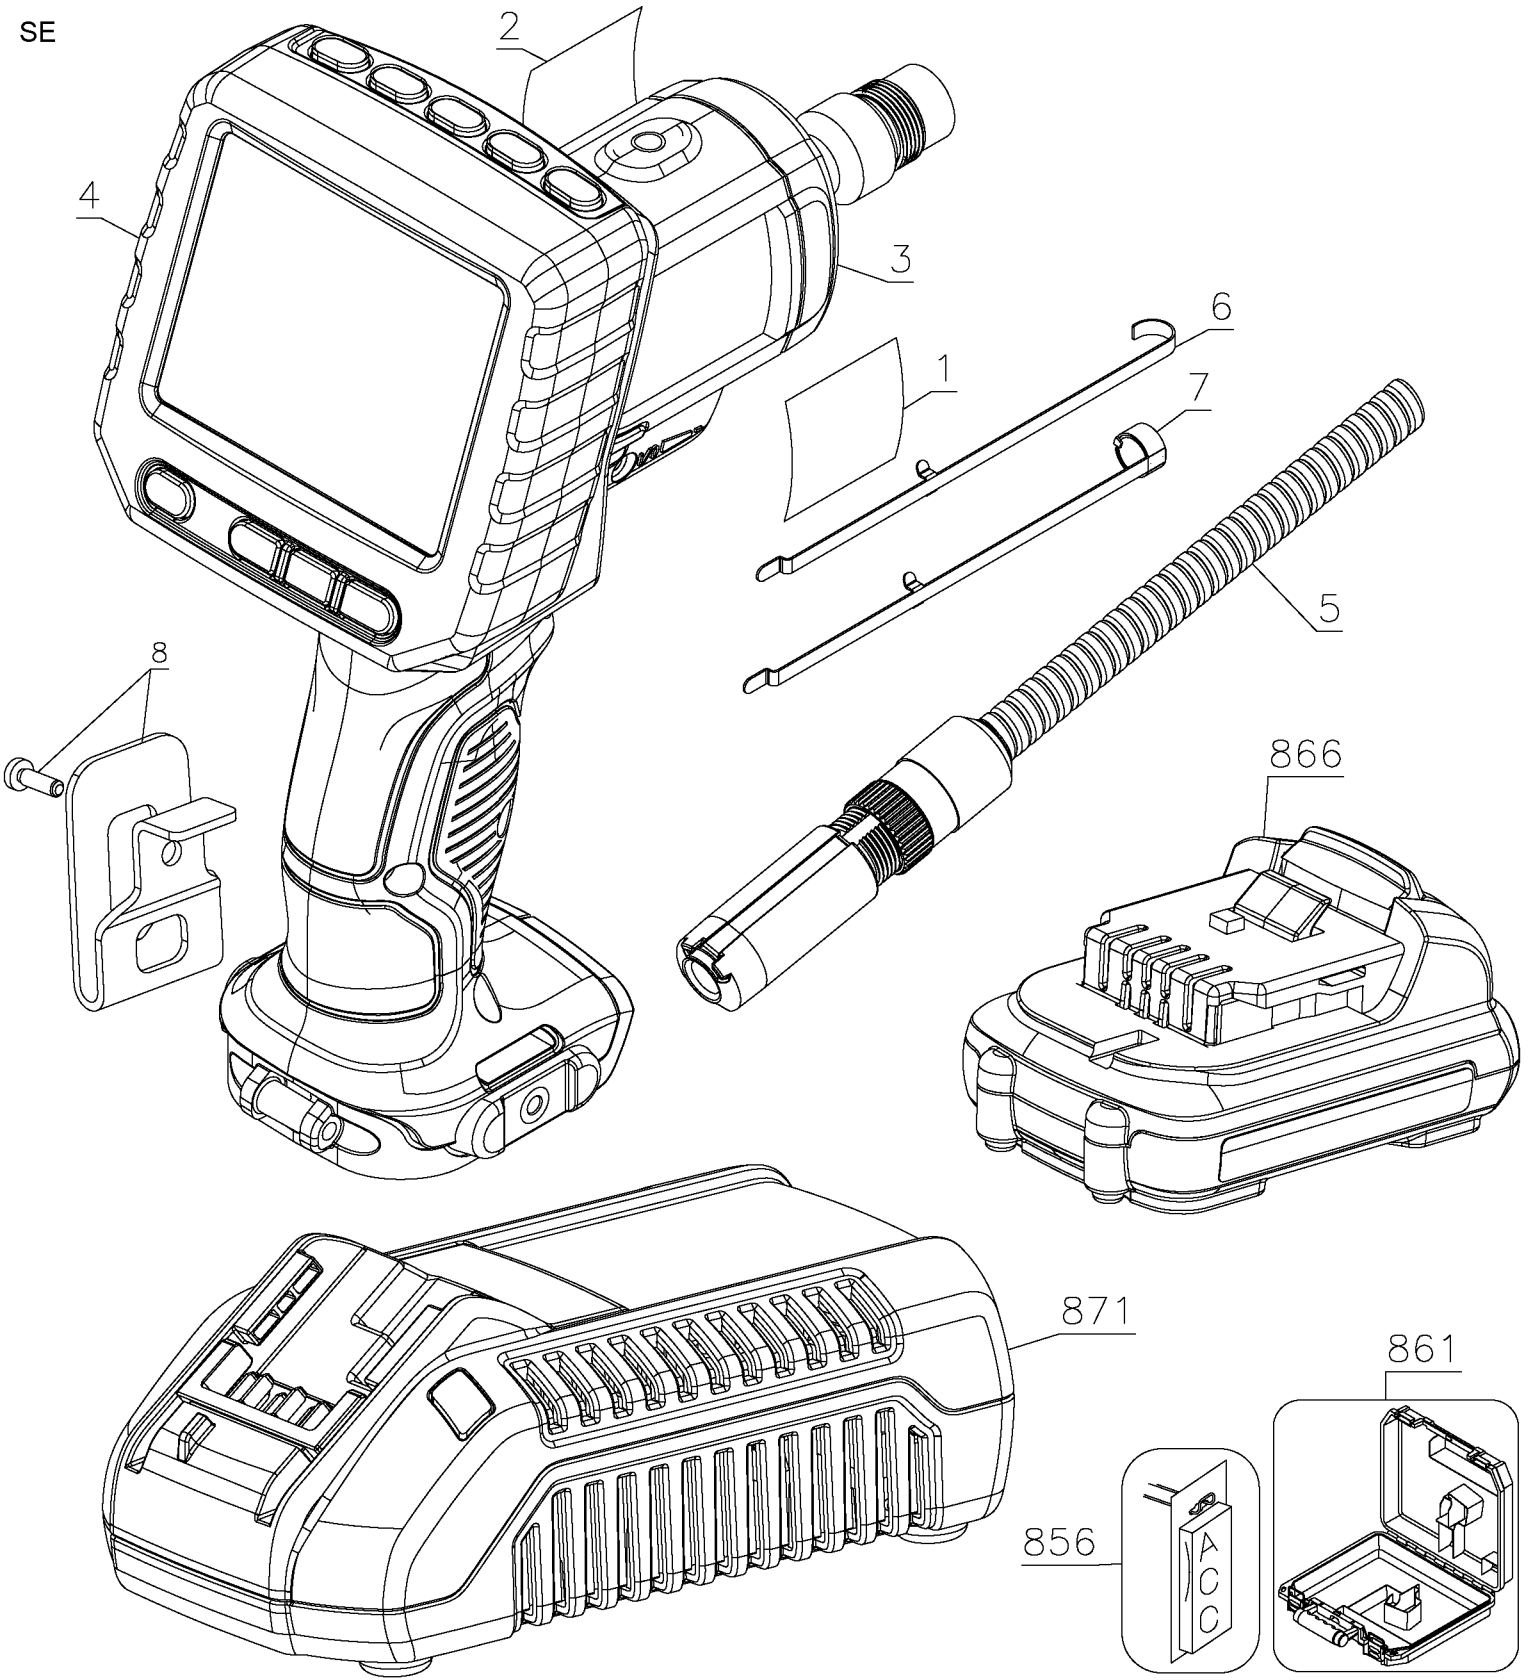

SE

Parts List for DCT410S1 Type 1

Item Number	Part Number	Description	Qty Required
1	N128530	LABEL SET	1
2	N118585	IDENT. LABEL	1
3	N131178	HANDLE ASSEMBLY	1
4	N127850	MONITOR ASSEMBLY	1
5	N068594	CAMERA 17MM U.S.	1
6	N068595	HOOK	1
7	N068597	MAGNET	1
8	330015-00	NUT	2
8	N068674	BELT HOOK	1
856	DCT4103	EXTENSION	1
861	N392859	KITBOX	1
866	DCB127	12V XR LITHIUM ION B	1
871	DCB115	CHARGER	1